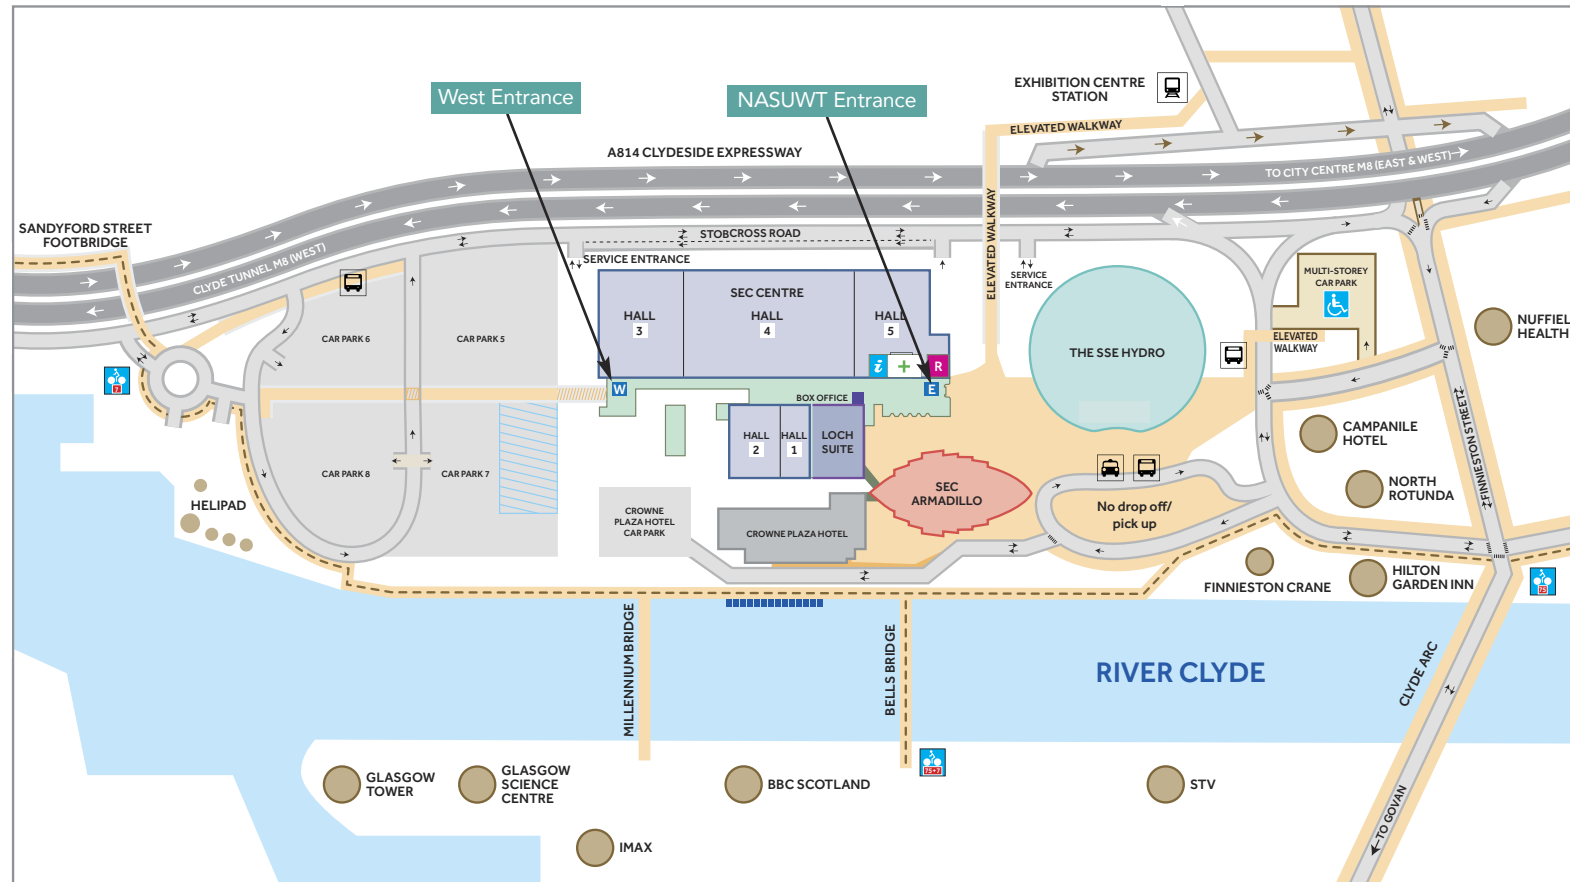

SEC Venue and Local Area

Useful Telephone Numbers

SEC	0141 248 3000
National Rail Enquiries	0345 748 4950
ScotRail	0344 811 0141
Glasgow Taxis	0141 429 7070

How to get to the SEC

The SEC is conveniently situated for motorists, just off the M8 motorway and with plenty of parking. The postcode for your satnav for the venue is G3 8YW.

<https://www.sec.co.uk/visitor-information>

Parking

The main multi-storey at 10 Stobcross Road, G3 8YW is operated by Glasgow City Council. Further information is available from the [operator's website](#).