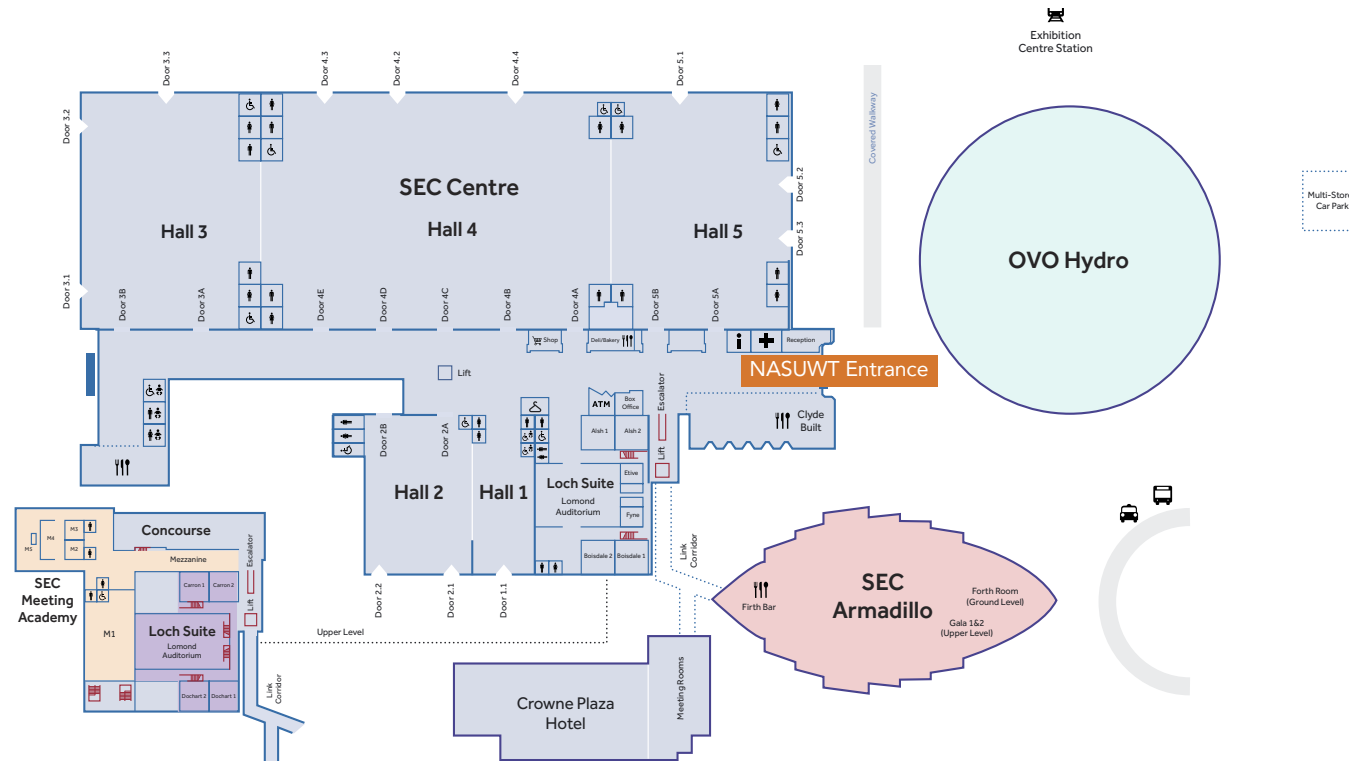

## SEC Venue Information

**Entrance:** East Entrance

**Hall 1:** Crèche

**Hall 2:** Registration, App support, exhibition and catering outlets

**Armadillo:** Main Conference Hall

**Loch Suite Rooms:** Fringe meeting rooms, caucus meeting rooms, prayer room and quiet room